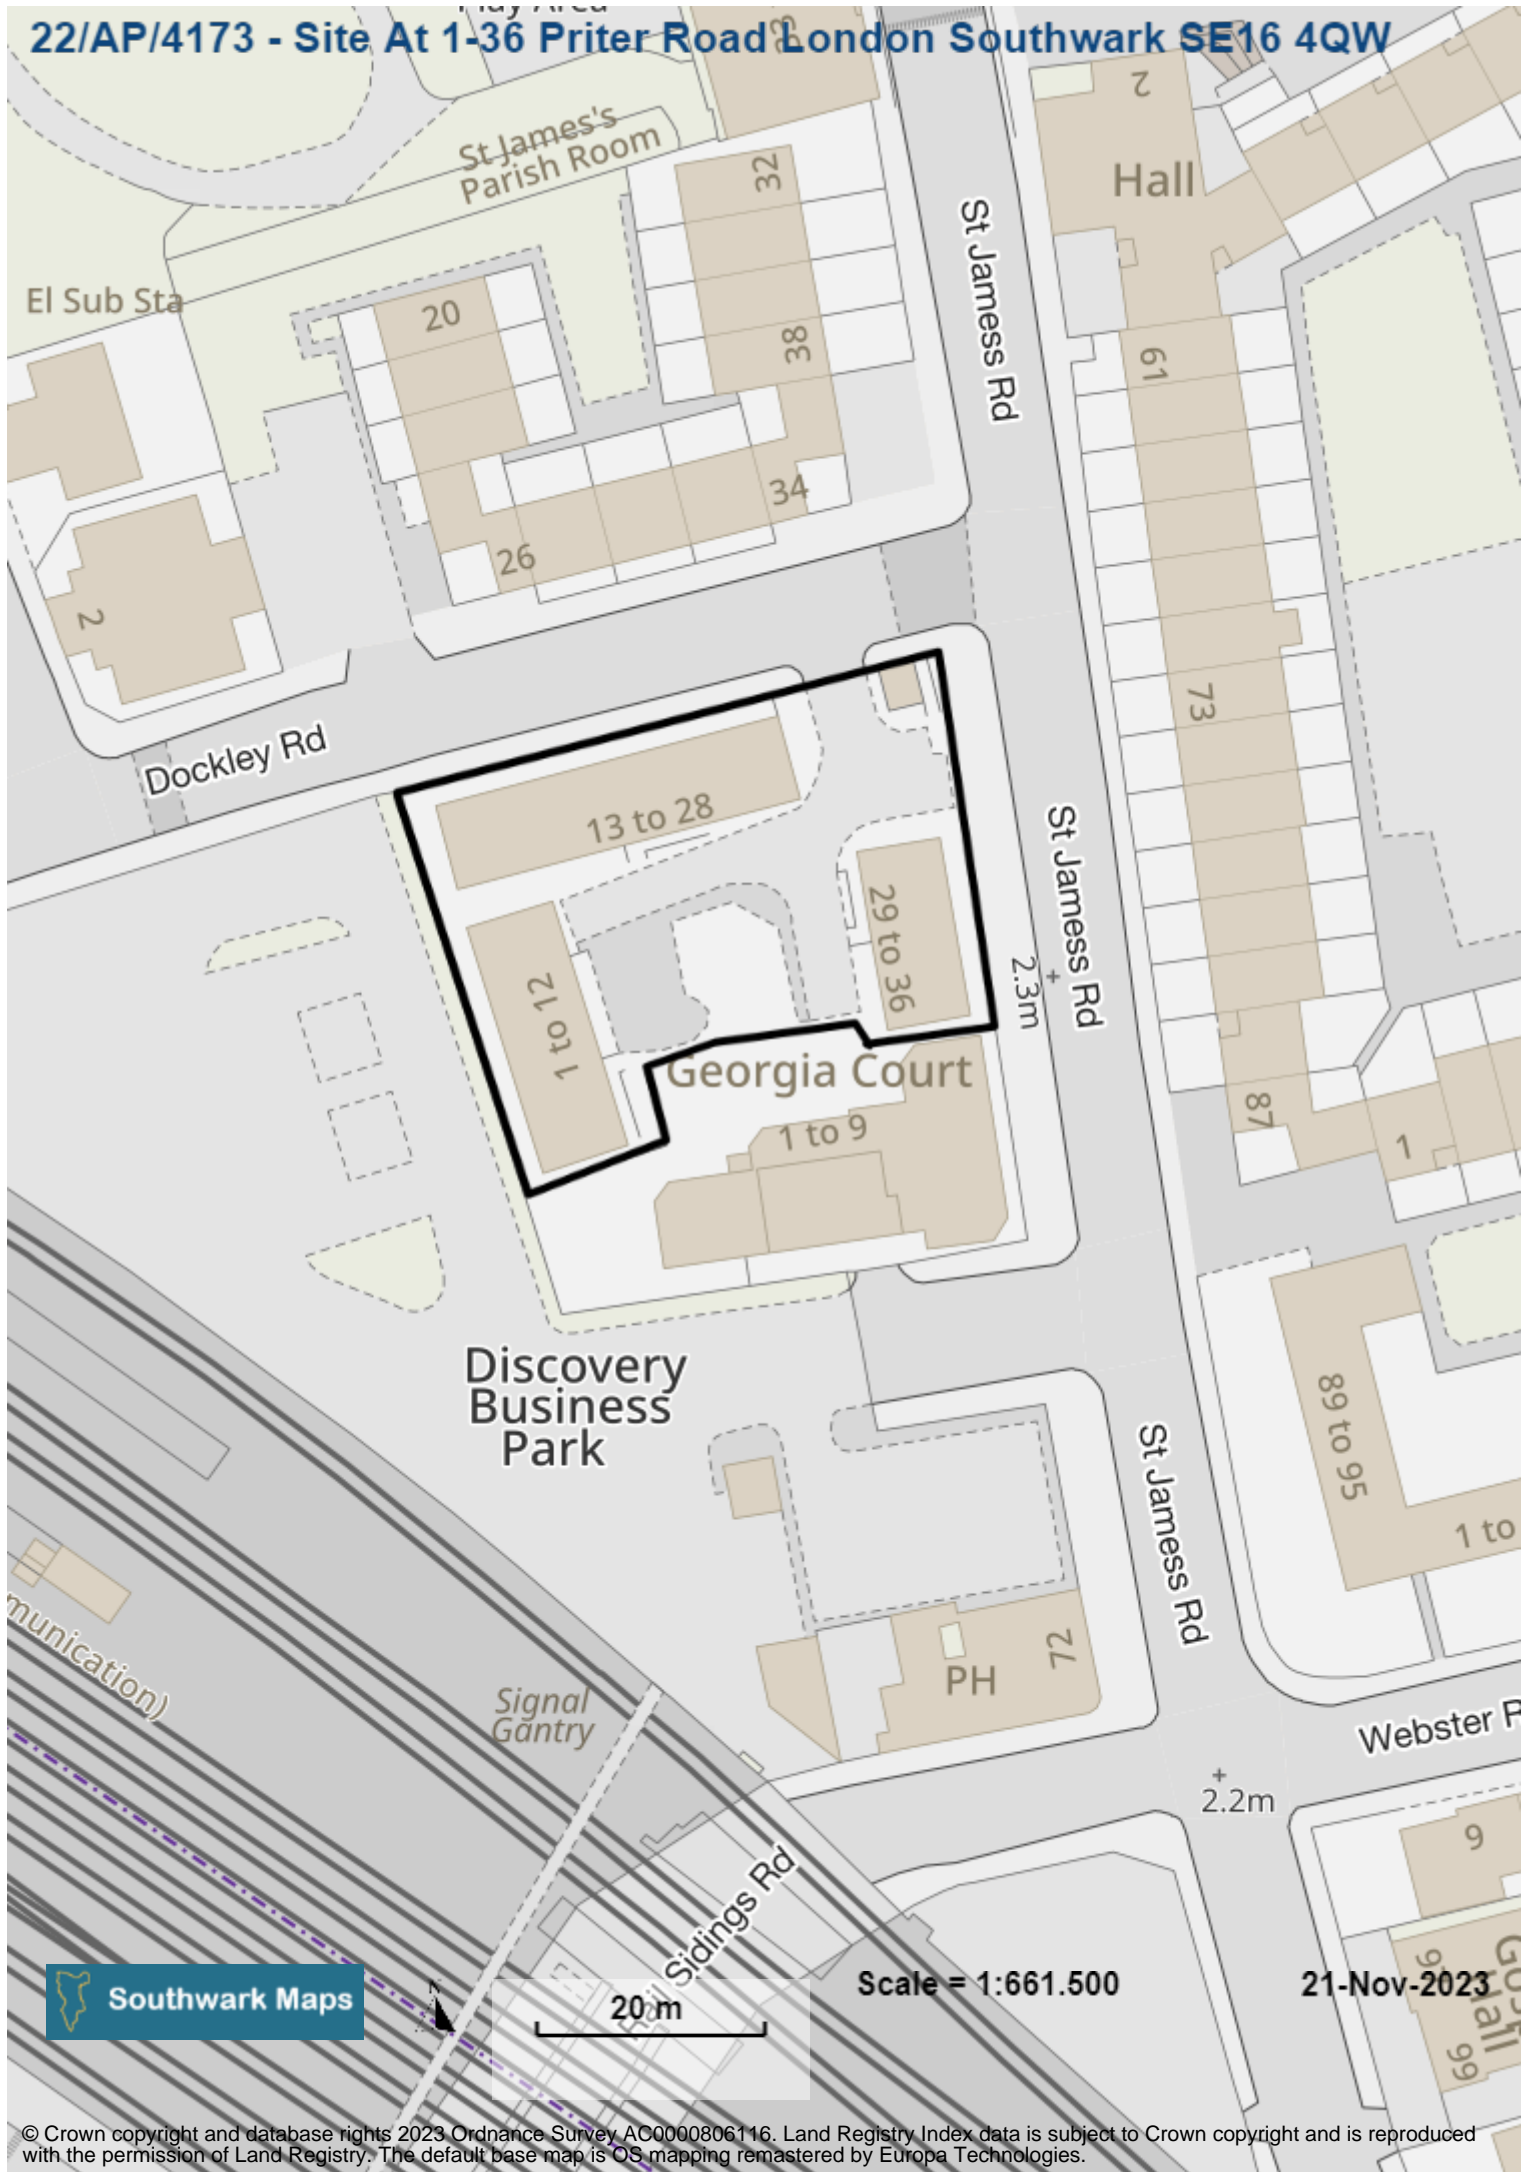

# 22/AP/4173 - Site At 1-36 Priter Road London Southwark SE16 4QW

 Southwark Maps

20 m

Scale = 1:661.500

21-Nov-2023